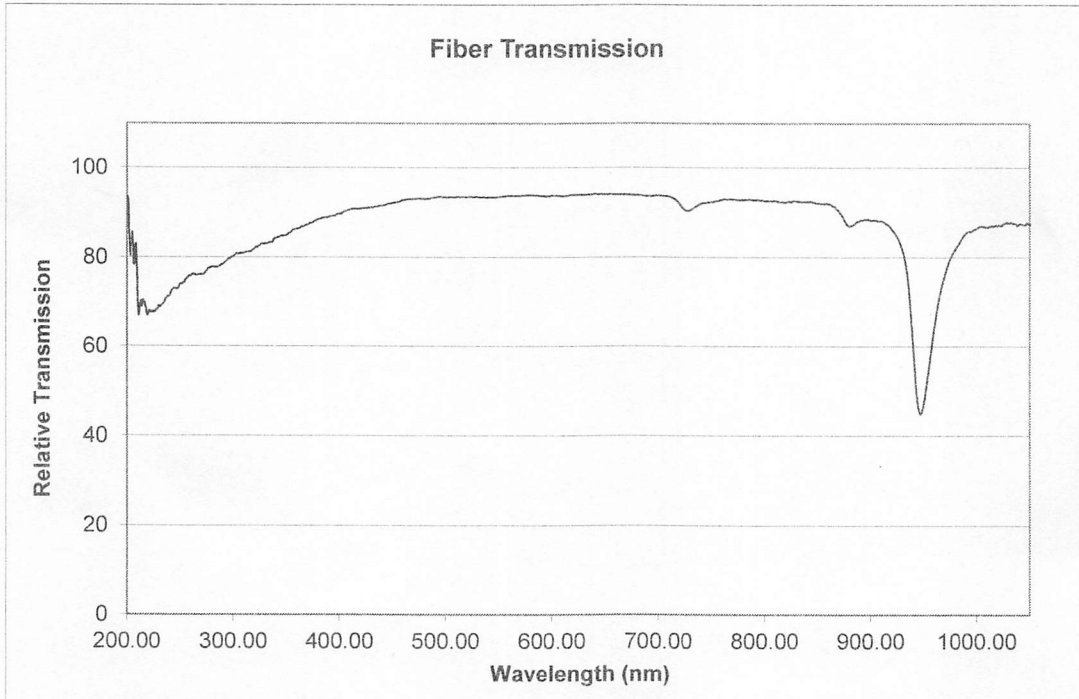

Part #: P600-2-SR
Date: June 13, 2022
Assembly #: OOS-009494-12
Connector 1 #: SMA-905
Connector 2 #: SMA-905
Sales Order #: STOCK

www.oceaninsight.com
Phone: 727-733-2447
Fax: 727-733-3962
Info@OceanOptics.com
830 Douglas Ave
Dunedin, FL 34698

Ask about our custom line of Optical Probes and Assemblies.

Fiber Type: SR
Fiber Core Diameter: (um) 600um

Jacketing: Zip Tube
Length (meters): 2.00

Inspection Checklist X

- Polish: X
- Concentricity: X
- Cap Placement: X
- Labeling: X
- Color Coding: X
- Ferrule length: X